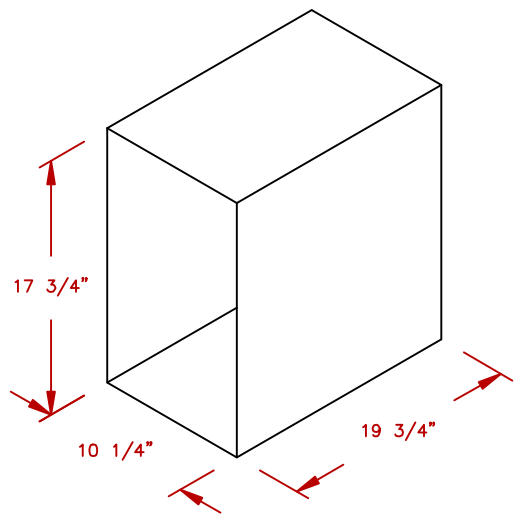

LINE	BBQ LINE
MODEL	2 DRAWER STRG DEEP DRAWER
NUM	

CUT OUT DIMENSIONS

NOTE:
DUE TO OUR CONTINUOUS IMPROVEMENT PROGRAM, ALL MODELS
AND SPECIFICATIONS ARE SUBJECT TO CHANGE WITHOUT NOTICE.

	TITLE		2018 BARBECUE LINE DOORS & DRAWERS 2 DRAWER STRG DEEP DRAWER
	SCALE:	DWG NO.	DWG BY
REVISED	BBQ07868P	J.ORNELAS	DATE
	REV. DESCR.		12/01/17