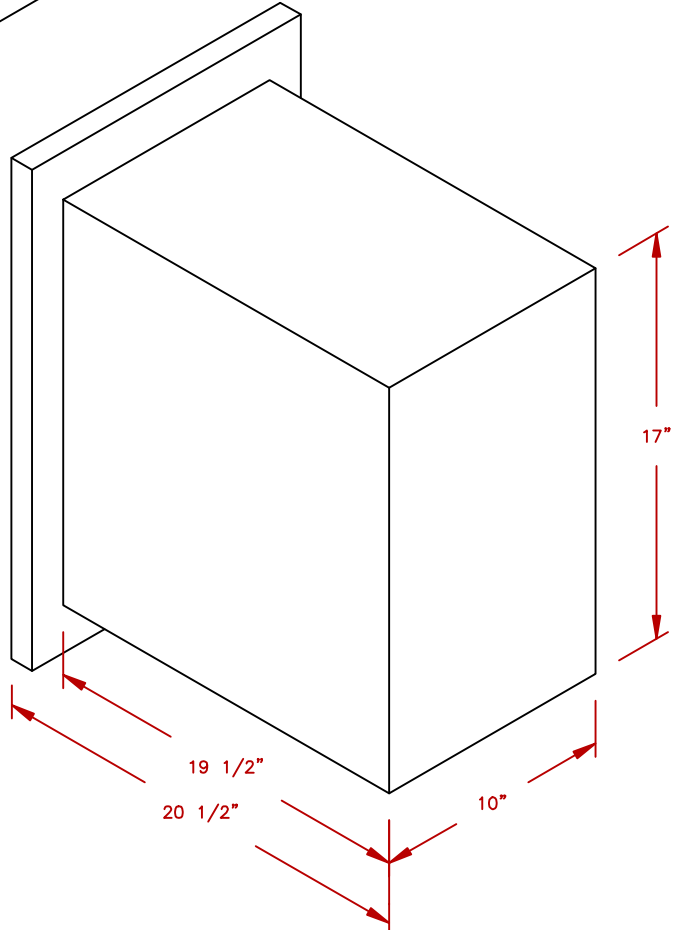

LINE	BBQ LINE
MODEL	2 DRAWER STRG DEEP DRAWER
NUM	

CUT OUT DIMENSIONS

NOTE:
DUE TO OUR CONTINUOUS IMPROVEMENT PROGRAM, ALL MODELS
AND SPECIFICATIONS ARE SUBJECT TO CHANGE WITHOUT NOTICE.

	TITLE		2018 BARBECUE LINE DOORS & DRAWERS 2 DRAWER STRG DEEP DRAWER
	SCALE:	DWG NO.	DWG BY
REVISED	BBQ07868P	J.ORNELAS	DATE
	REV. DESCR.		12/01/17