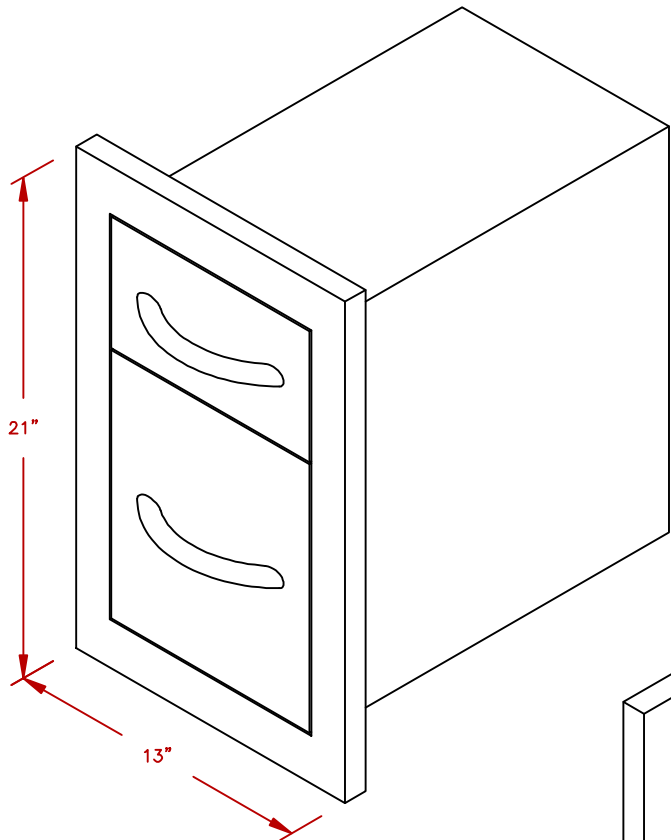

LINE	BBQ LINE
MODEL	2 DRAWER STRG DEEP DRAWER
NUM	

CUT OUT DIMENSIONS

NOTE:
DUE TO OUR CONTINUOUS IMPROVEMENT PROGRAM, ALL MODELS
AND SPECIFICATIONS ARE SUBJECT TO CHANGE WITHOUT NOTICE.

	TITLE		2018 BARBECUE LINE DOORS & DRAWERS 2 DRAWER STRG DEEP DRAWER
	SCALE:	DWG NO.	DWG BY
REVISED	BBQ07868P	J.ORNELAS	DATE
	REV. DESCR.		12/01/17